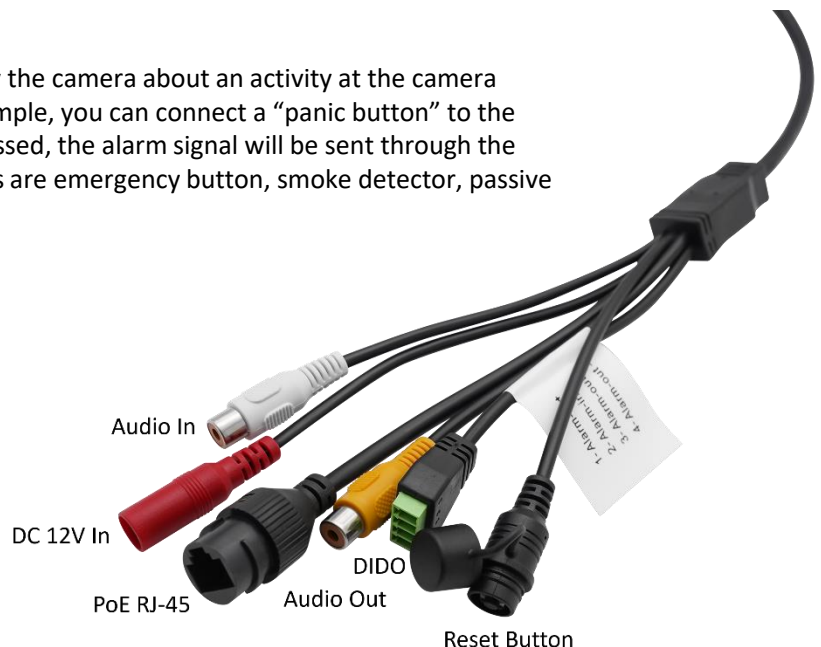

Auto Focus Lens

Get a sharp clear image

### Alarm Function with DIDO connector.

The AirCam BU-640MAI comes with a DIDO terminal block already attached, Depending on your needs, you can connect Digital Input or Digital Output devices to your camera, such as alarm, panic button, lights, etc.

Digital Input (DI) devices can be used to notify the camera about an activity at the camera location. DI can be triggers of events. For example, you can connect a “panic button” to the camera; as such when the panic button is pressed, the alarm signal will be sent through the camera. Other common DI device applications are emergency button, smoke detector, passive infrared sensor, etc.

Digital Output (DO) devices are external devices that are activated by the camera upon an event inside the camera. For example, you can connect an “alarm siren” to the camera; as such when an event happens inside the camera (for example intruder detected), the alarm siren will sound. Other common DO device applications are motion-triggered lights, electric fence, etc.