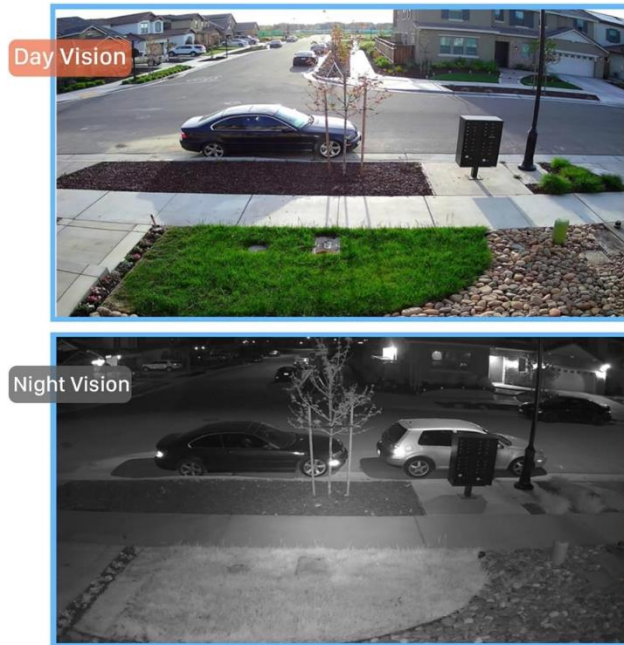

6MP Autofocus Smart AI 40M IR Bullet POE IP Camera

AirCam BU-640MAI

airlive®

AirCam BU-640MAI 20 SMD array IR LEDs with a 40-meter IR distance

The AirCam BU-640MAI is equipped with 20 SMD array IR LEDs, delivering powerful infrared illumination. With an impressive 40-meter IR distance, it ensures exceptional night vision capabilities, providing clear and detailed surveillance footage even in complete darkness. Whether it's monitoring large outdoor areas or dimly lit spaces, this camera guarantees reliable 24/7 security coverage, making it a robust choice for various applications.