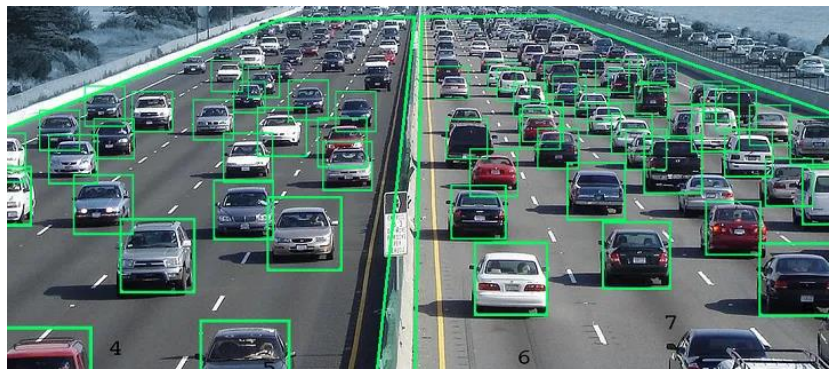

## IP Camera Smart AI feature - Smart Human/vehicle detection

Elevate your security with our AI-powered IP camera featuring advanced human and vehicle detection. This intelligent technology ensures accurate alerts, reducing false alarms. With precise identification, it enhances surveillance efficiency, making it ideal for safeguarding your premises. Stay one step ahead with smart, automated security.

### Smart AI –Human Detection

It uses advanced artificial intelligence and computer vision to identify and detect people in various scenarios, such as security, surveillance, retail, and entertainment.

### Smart AI Vehicle Detection for Car and other vehicles

Its mainly to identify and detect vehicles in various scenarios, such as traffic management, parking, toll collection, and security.

Smart AI aims to provide accurate, reliable, and efficient solutions for vehicle detection needs.

### The AirLive Smart AI IP Camera functions

Offers Intelligent Detection for selected Detect targets, making it able to detect different targets like, humans, vehicles and more. You will only receive an alarm when the select target is detected, other motion will not trigger the camera. Thus, giving you a more secure and smart security solution.