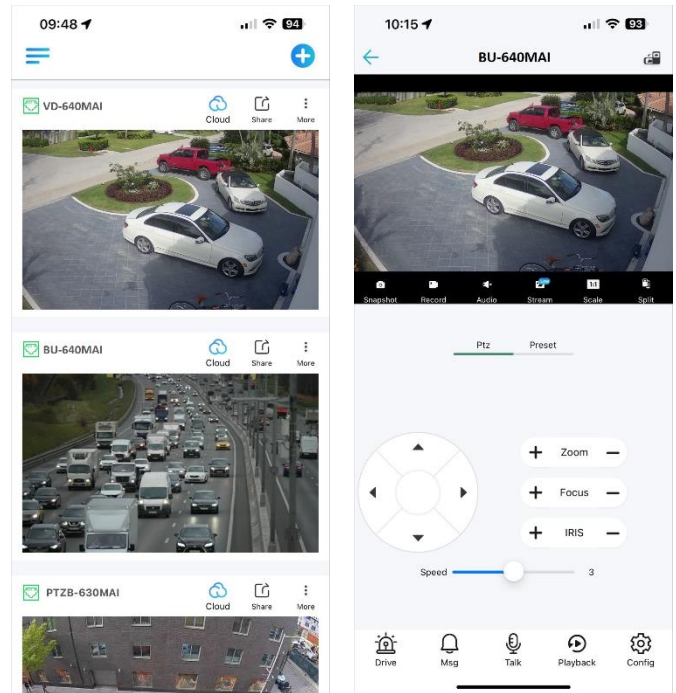

# 6MP Autofocus Smart AI 40M IR Bullet POE IP Camera

AirCam BU-640MAI

airlive®

## IP Camera Android/iOS App Support App Search VideoLink

Our IP Camera boasts Android and iOS app support, providing convenient access to your surveillance system.

The user-friendly app, "VideoLink," allows you to effortlessly search and view video feeds. Stay connected and in control, monitoring your property from your mobile device with ease and convenience.