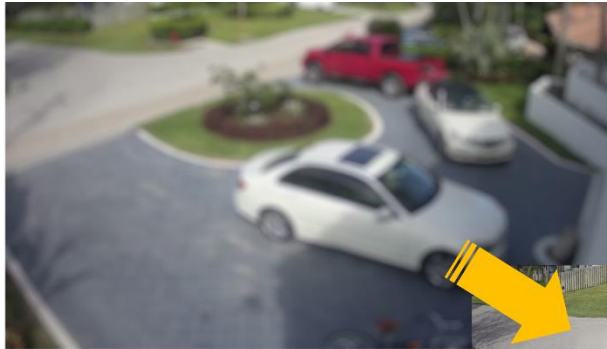

2.8-12 mm Motorized Auto focus lens, 4x Optical Zoom

The AirCam BU-640MAI is equipped with a versatile 2.8-12mm motorized autofocus lens. This feature ensures precise focus adjustments, allowing for sharp and clear imagery without manual intervention. Enjoy effortless control over your surveillance, capturing every detail with ease and accuracy. Zoom in onto points of interest with the 4x Optical zoom.

Auto Focus Lens