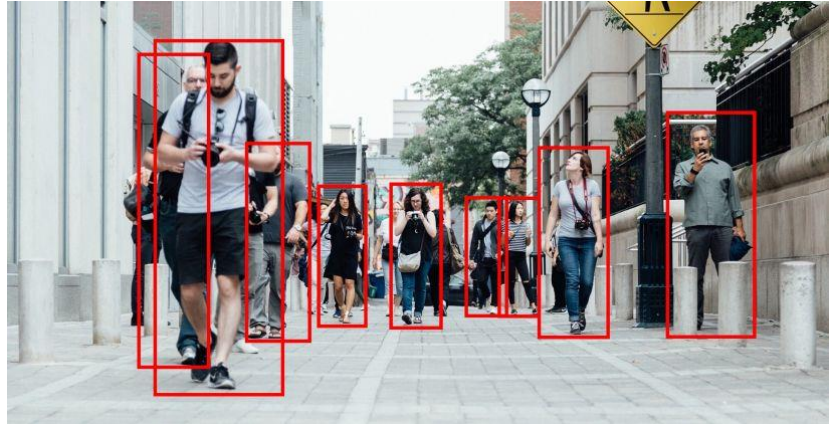

## Overview

Experience superior surveillance with our 6MP Autofocus 40M IR Bullet POE IP Camera, AirCam BU-640MAI - a state-of-the-art Smart AI surveillance solution. Achieve crystal-clear image quality with autofocus technology. Benefit from powerful 40-meter infrared night vision, ensuring comprehensive coverage day and night. Enjoy easy installation via Power over Ethernet (PoE) for hassle-free setup and monitoring. Moreover, it is a Smart AI featured camera. Capture essential details effortlessly with this advanced IP camera, ensuring your security needs are met effectively.

## IP Camera Smart AI feature - Smart Human/vehicle detection

Elevate your security with our AI-powered IP camera featuring advanced human and vehicle detection. This intelligent technology ensures accurate alerts, reducing false alarms. With precise identification, it enhances surveillance efficiency, making it ideal for safeguarding your premises. Stay one step ahead with smart, automated security.

### Smart AI –Human Detection

It uses advanced artificial intelligence and computer vision to identify and detect people in various scenarios, such as security, surveillance, retail, and entertainment.

## Streaming your IP Camera to YouTube live

Streaming your IP camera to YouTube Live. Once configured, start the camera's live streaming function, and your surveillance feed will be broadcasted in real-time on your YouTube channel, allowing you to share or monitor events remotely with ease. This function can also be used to Live stream landmarks or other places of interest to a global audience and let people from all over the world enjoy your country.